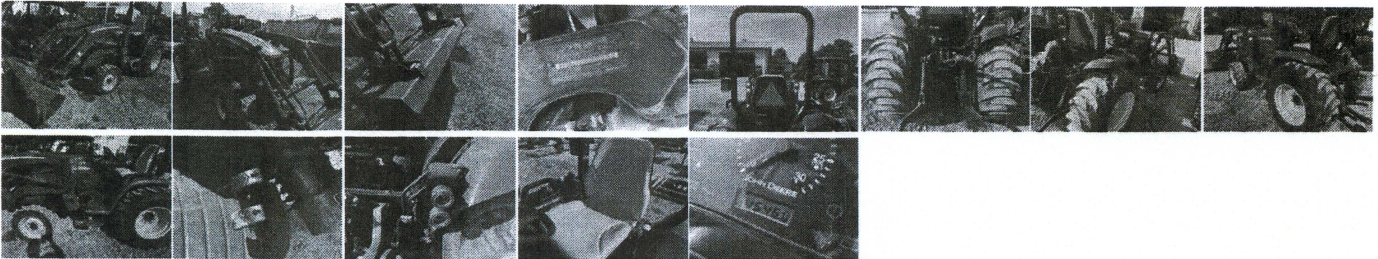

(217) 334-4213

WhatsApp

Video Chat

[Hide Thumbnails](#)

Description

with JD 300CX loader

Specifications

Year	2008	Manufacturer	JOHN DEERE
Model	3120	Serial Number	LV3120H410193
Condition	Used	Stock Number	8171
Hours	1,636	Loader	Yes
Engine Horsepower	29.5 HP	Drive	MFWD
Transmission Type	Hydro		