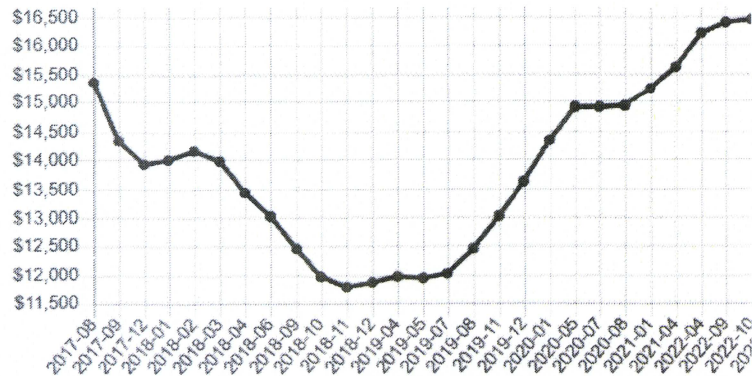

Prices By Model Year

2005 - 2006	\$14,500 USD to \$15,500 USD
2007	\$14,000 USD
2008	\$15,500 USD

[View John Deere 3120 near me](#)

Specifications

HP	29 hp
Fuel type	Diesel Enums
Driveline	4wd Enums
Wheelbase	1.72 m
Cylinders	3 cyl. Enums

The above specifications are based on the 2008 model year.

Price Change

Currently For Sale

2006 DEERE 3120

USED

Manufacturer: John Deere
Model: 3120
Hours: 2400

\$9,999 USD

Lexington, KY, USA